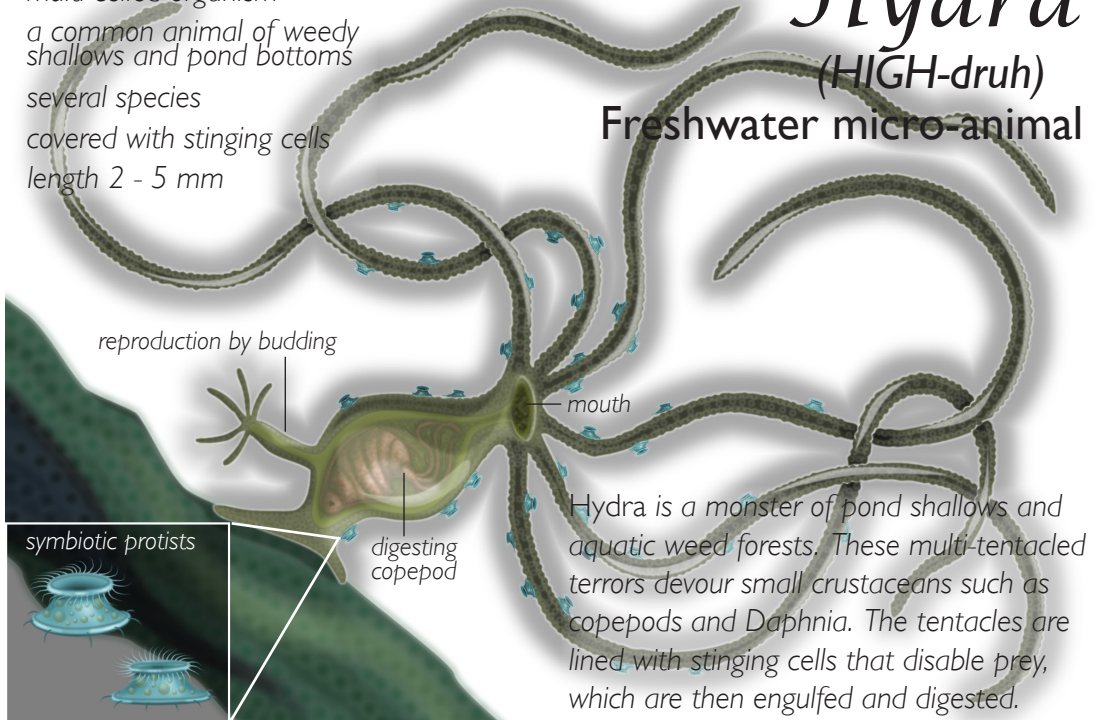

multi-celled organism

a common animal of weedy
shallows and pond bottoms

several species

covered with stinging cells

length 2 - 5 mm

Hydra

(HIGH-druh)

Freshwater micro-animal

Hydra is a monster of pond shallows and aquatic weed forests. These multi-tentacled terrors devour small crustaceans such as copepods and *Daphnia*. The tentacles are lined with stinging cells that disable prey, which are then engulfed and digested.